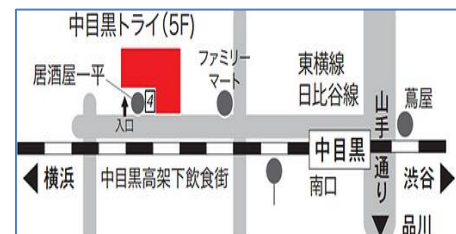

Kobelm East

13th Light Music Concert

June 10 (sat) 2023 Open 13:30 Start 14:00

Charge: with 1 drink 2500yen (軽食持ち込み可)

Nakameguro "TRY" 03-3710-7666

(BAND)

14:05-Seabird's (Jazz)

14:45-KaKiKu Brothers(Folk-Rock)